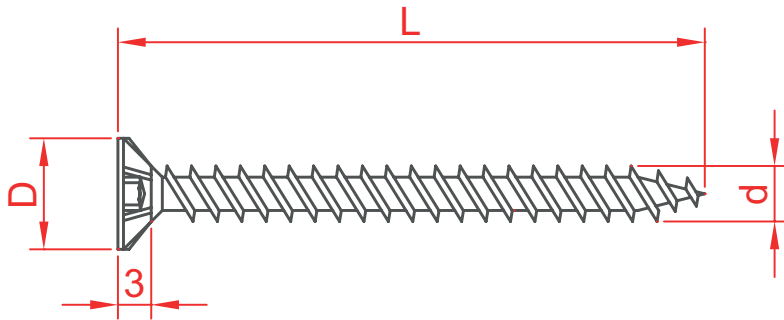

WOOD SCREWS

APPLICATION

SS A2 304

Other Screws

Wood

SECTION

ORDER INFORMATION

Product	Description	Size	Packaging	Article code
Wood screw	SS, type A	4,0 x 30 mm (PK)	200 pcs/box	25020040030
Wood screw	SS, type A	4,0 x 40 mm	200 pcs/box	25020040040
Wood screw	SS, type A	4,0 x 50 mm	200 pcs/box	25020040050
Wood screw	SS, type A	4,0 x 60 mm	200 pcs/box	25020040060
Wood screw	SS, type A	4,5 x 45 mm	200 pcs/box	25020045045
Wood screw	SS, type A	5,0 x 100 mm	100 pcs/box	25020050100
Wood screw	SS, type A	5,0 x 120 mm	100 pcs/box	25020050120
Wood screw	SS, type A	5,0 x 40 mm	200 pcs/box	25020050040
Wood screw	SS, type A	5,0 x 50 mm	200 pcs/box	25020050050
Wood screw	SS, type A	5,0 x 60 mm	100 pcs/box	25020050060
Wood screw	SS, type A	5,0 x 70 mm	100 pcs/box	25020050070
Wood screw	SS, type A	5,0 x 80 mm	100 pcs/box	25020050080
Wood screw	SS, type A	5,0 x 90 mm	100 pcs/box	25020050090

OTHER SCREWS - WOOD - SS A2 304

OTHER SCREWS - WOOD - SS A2 304

Product	Description	Size	Packaging	Article code
Wood screw	SS, type A	6,0 x 100 mm	100 pcs/box	25020060100
Wood screw	SS, type A	6,0 x 120 mm	100 pcs/box	25020060120
Wood screw	SS, type A	6,0 x 140 mm	100 pcs/box	25020060140
Wood screw	SS, type A	6,0 x 160 mm	100 pcs/box	25020060160
Wood screw	SS, type A	6,0 x 180 mm	100 pcs/box	25020060180
Wood screw	SS, type A	6,0 x 200 mm	100 pcs/box	25020060200
Wood screw	SS, type A	6,0 x 220 mm	100 pcs/box	25020060220
Wood screw	SS, type A	6,0 x 240 mm	100 pcs/box	25020060240
Wood screw	SS, type A	6,0 x 260 mm	100 pcs/box	25020060260
Wood screw	SS, type A	6,0 x 280 mm	100 pcs/box	25020060280
Wood screw	SS, type A	6,0 x 300 mm	100 pcs/box	25020060300