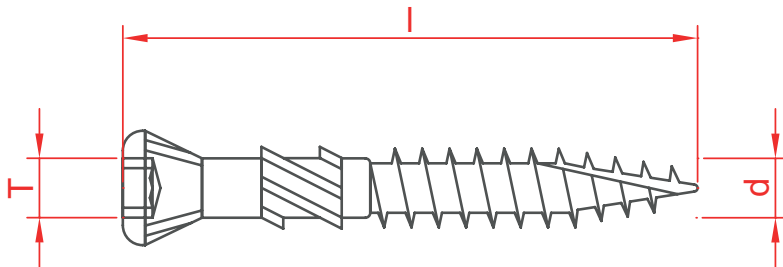

DECK SCREWS

APPLICATION

SPECIFICATION

- 1 Head style Torx 25
- 2 Wireless zone
- 3 Milling ribs
- 4 Wood tread
- 5 Drilling point type 17

OPTIONS

- 1 Powder coated in any desired RAL colour

SECTION

OTHER SCREWS - WOOD - SS SUS410

OTHER SCREWS - WOOD - SS SUS410

ORDER INFORMATION

Product	Description	Size	Packaging	Article code
Deck screw	SUS410, type 17, T-20	4,5 x 30 mm	200 pcs/box	25031745030
Deck screw	SUS410, type 17, T-20	4,5 x 40 mm	200 pcs/box	25031745040
Deck screw	SUS410, type 17, T-25	5,0 x 50 mm	200 pcs/box	25031750050
Deck screw	SUS410, type 17, T-25	5,0 x 60 mm	200 pcs/box	25031750060
Deck screw	SUS410, type 17, T-25	5,0 x 70 mm	200 pcs/box	25031750070
Deck screw	SUS410, type 17, T-25	5,0 x 80 mm	200 pcs/box	25031750080
Deck screw	SUS410, type 17, T-25	5,0 x 90 mm	200 pcs/box	25031750090
Deck screw	SUS410, type 17, T-25	5,0 x 100 mm	200 pcs/box	25031750100
Deck screw	SUS410, type 17, T-25	5,0 x 120 mm	200 pcs/box	25031750120