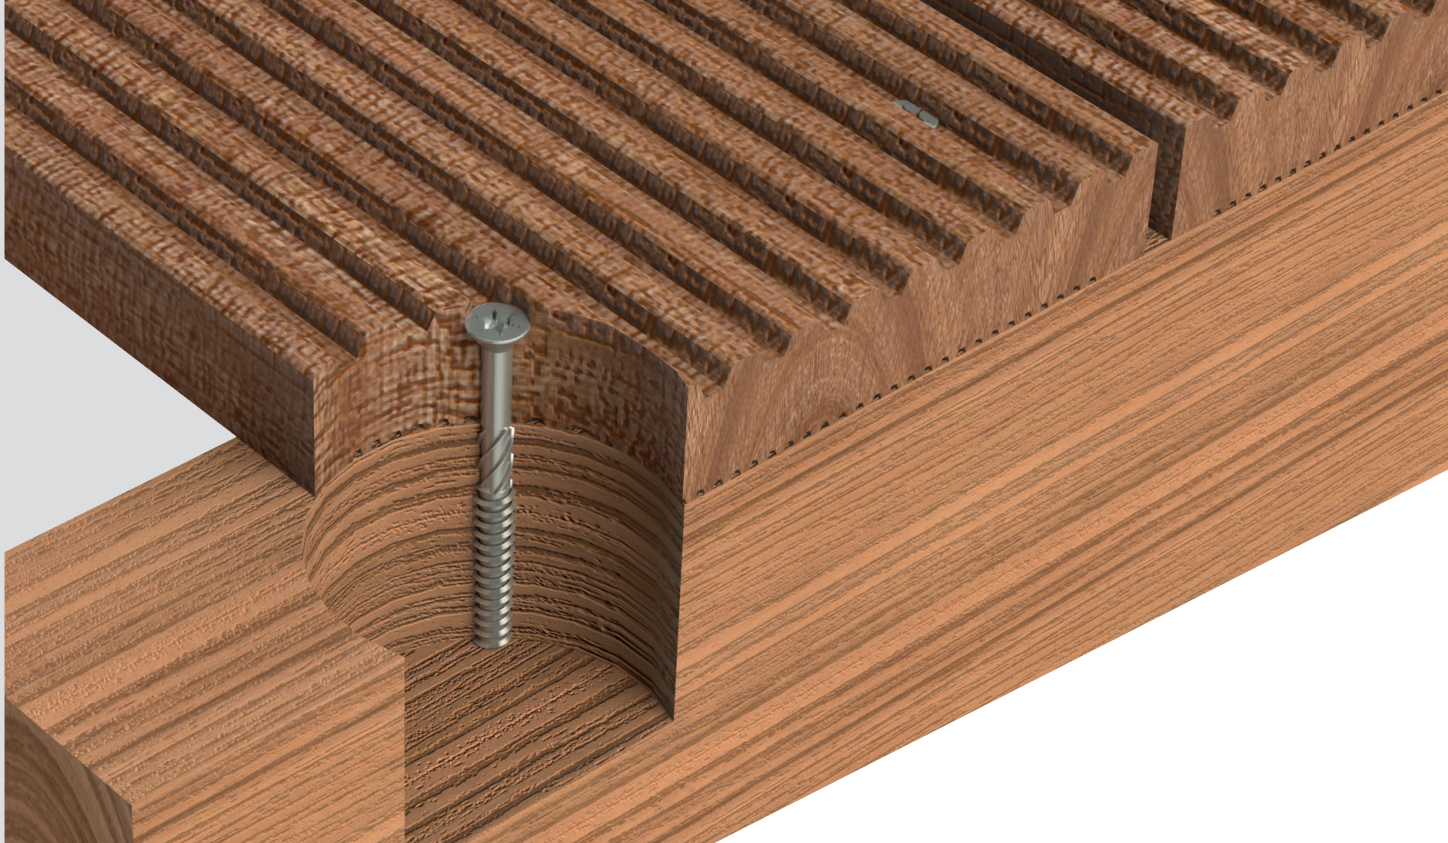

DECK SCREWS

APPLICATION

SPECIFICATION

- 1 Head style Torx 25
- 2 Wireless zone
- 3 Milling ribs
- 4 Wood tread
- 5 Drilling point type 17

OPTIONS

- 1 Powder coated in any desired RAL colour

SECTION

OTHER SCREWS - WOOD - SS SUS410

OTHER SCREWS - WOOD - SS SUS410

ORDER INFORMATION

Product	Description	Size	Packaging	Article code
Deck screw	SUS410, type 17, T-20	4,5 x 30 mm	200 pcs/box	25031745030
Deck screw	SUS410, type 17, T-20	4,5 x 40 mm	200 pcs/box	25031745040
Deck screw	SUS410, type 17, T-25	5,0 x 50 mm	200 pcs/box	25031750050
Deck screw	SUS410, type 17, T-25	5,0 x 60 mm	200 pcs/box	25031750060
Deck screw	SUS410, type 17, T-25	5,0 x 70 mm	200 pcs/box	25031750070
Deck screw	SUS410, type 17, T-25	5,0 x 80 mm	200 pcs/box	25031750080
Deck screw	SUS410, type 17, T-25	5,0 x 90 mm	200 pcs/box	25031750090
Deck screw	SUS410, type 17, T-25	5,0 x 100 mm	200 pcs/box	25031750100
Deck screw	SUS410, type 17, T-25	5,0 x 120 mm	200 pcs/box	25031750120