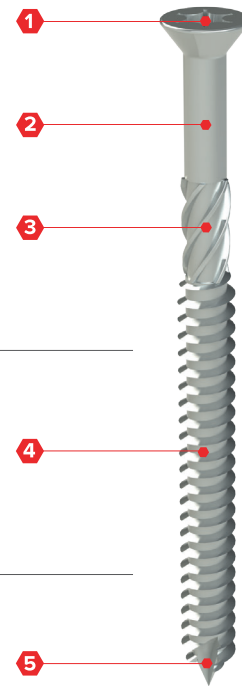

DECK SCREWS

APPLICATION

SPECIFICATION

- 1 Head style Torx 25
- 2 Wireless zone
- 3 Milling ribs
- 4 Wood tread
- 5 Drilling point type 17

OPTIONS

- 1 Powder coated in any desired RAL colour

SECTION

OTHER SCREWS - WOOD - SS SUS410

OTHER SCREWS - WOOD - SS SUS410

ORDER INFORMATION

Product	Description	Size	Packaging	Article code
Deck screw	SUS410, type 17, T-20	4,5 x 30 mm	200 pcs/box	25031745030
Deck screw	SUS410, type 17, T-20	4,5 x 40 mm	200 pcs/box	25031745040
Deck screw	SUS410, type 17, T-25	5,0 x 50 mm	200 pcs/box	25031750050
Deck screw	SUS410, type 17, T-25	5,0 x 60 mm	200 pcs/box	25031750060
Deck screw	SUS410, type 17, T-25	5,0 x 70 mm	200 pcs/box	25031750070
Deck screw	SUS410, type 17, T-25	5,0 x 80 mm	200 pcs/box	25031750080
Deck screw	SUS410, type 17, T-25	5,0 x 90 mm	200 pcs/box	25031750090
Deck screw	SUS410, type 17, T-25	5,0 x 100 mm	200 pcs/box	25031750100
Deck screw	SUS410, type 17, T-25	5,0 x 120 mm	200 pcs/box	25031750120