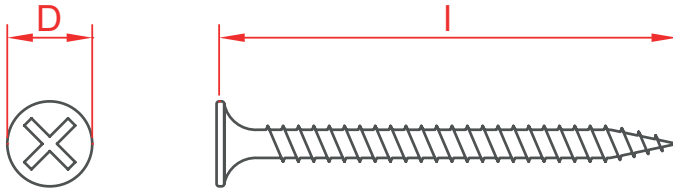

DRYWALL SCREWS

APPLICATION

SECTION

ORDER INFORMATION

Product	Description	Size	Article code
Drywall screw	Phosphated	3,5 x 25 mm	25050035025
Drywall screw	Phosphated, coarse thread	3,9 x 35 mm	25050039035
Drywall screw	Phosphated, coarse thread	3,9 x 45 mm	25050039045