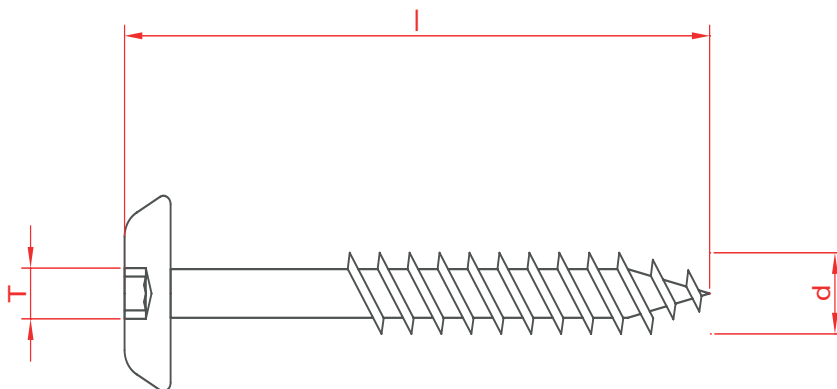

HTR SCREWS

APPLICATION

SS A2 304

Other Screws

Wood

SPECIFICATION

- 1 Head style Torx 25
- 2 Ball head
- 3 Thread for substructure wood
- 4 Sharp drilling point

OPTIONS

- 1 Powder coated in any desired RAL colour

SECTION

OTHER SCREWS - WOOD - SS A2 304

ORDER INFORMATION

Product	Size (d \times l)	Packaging	Article code
HTR Screws	4,8 x 19 mm	100pcs/box	30020848019
HTR Screws	4,8 x 25 mm	100pcs/box	30020848025
HTR Screws	4,8 x 32 mm	100pcs/box	30020848032
HTR Screws	4,8 x 38 mm	100pcs/box	30020848038
HTR Screws	4,8 x 60 mm	100pcs/box	30020848060