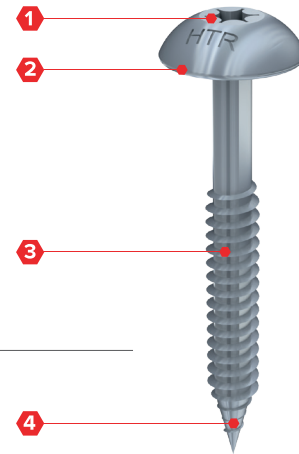

HTR SCREWS

APPLICATION

SS A2 304

Other Screws

Wood

SPECIFICATION

- 1 Head style Torx 25
- 2 Ball head
- 3 Thread for substructure wood
- 4 Sharp drilling point

OPTIONS

- 1 Powder coated in any desired RAL colour

SECTION

OTHER SCREWS - WOOD - SS A2 304

ORDER INFORMATION

Product	Size (d \times l)	Packaging	Article code
HTR Screws	4,8 x 19 mm	100pcs/box	30020848019
HTR Screws	4,8 x 25 mm	100pcs/box	30020848025
HTR Screws	4,8 x 32 mm	100pcs/box	30020848032
HTR Screws	4,8 x 38 mm	100pcs/box	30020848038
HTR Screws	4,8 x 60 mm	100pcs/box	30020848060